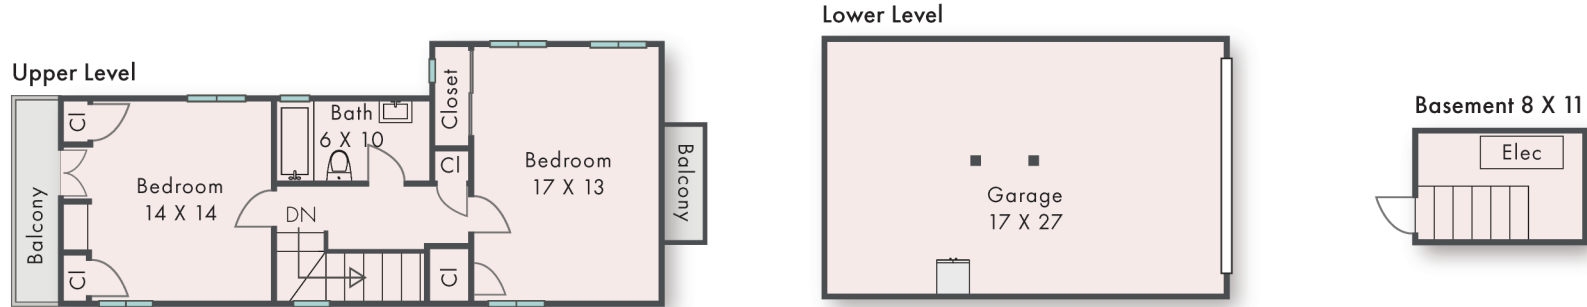

1915 MYRA AVE

LOS ANGELES, CALIFORNIA 90027

Main Level

PRESENTED BY Bryant | Reichling Real Estate PH (323) 395-9084 W BryantReichling.com

*Measurements provided by Floorplan Drawings by Anna Ellison. Agents do not guarantee accuracy. Buyers to verify.