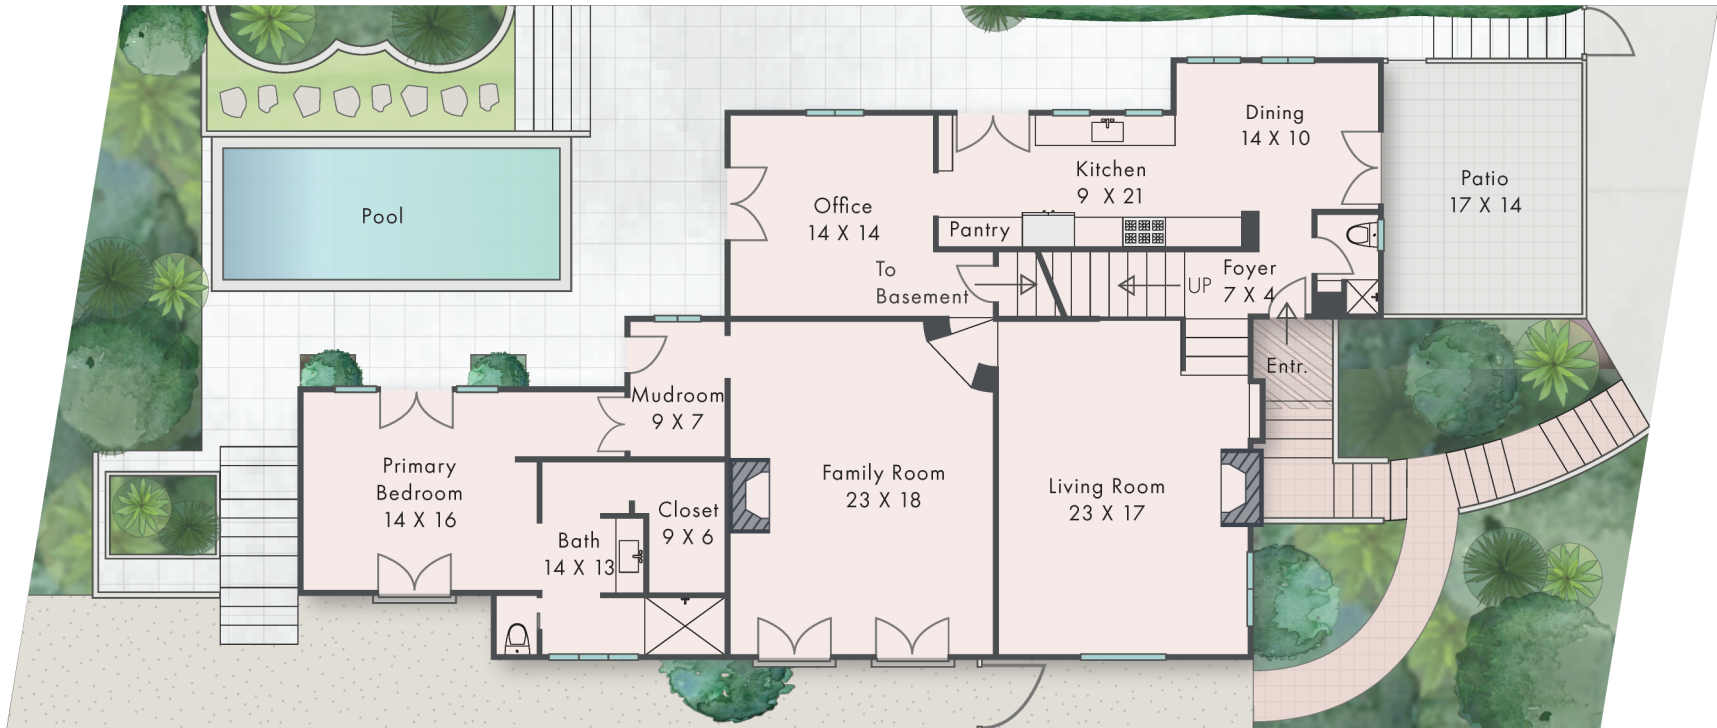

1915 MYRA AVE

LOS ANGELES, CALIFORNIA 90027

Main Level

PRESENTED BY Bryant | Reichling Real Estate PH (323) 395-9084 W BryantReichling.com

*Measurements provided by Floorplan Drawings by Anna Ellison. Agents do not guarantee accuracy. Buyers to verify.